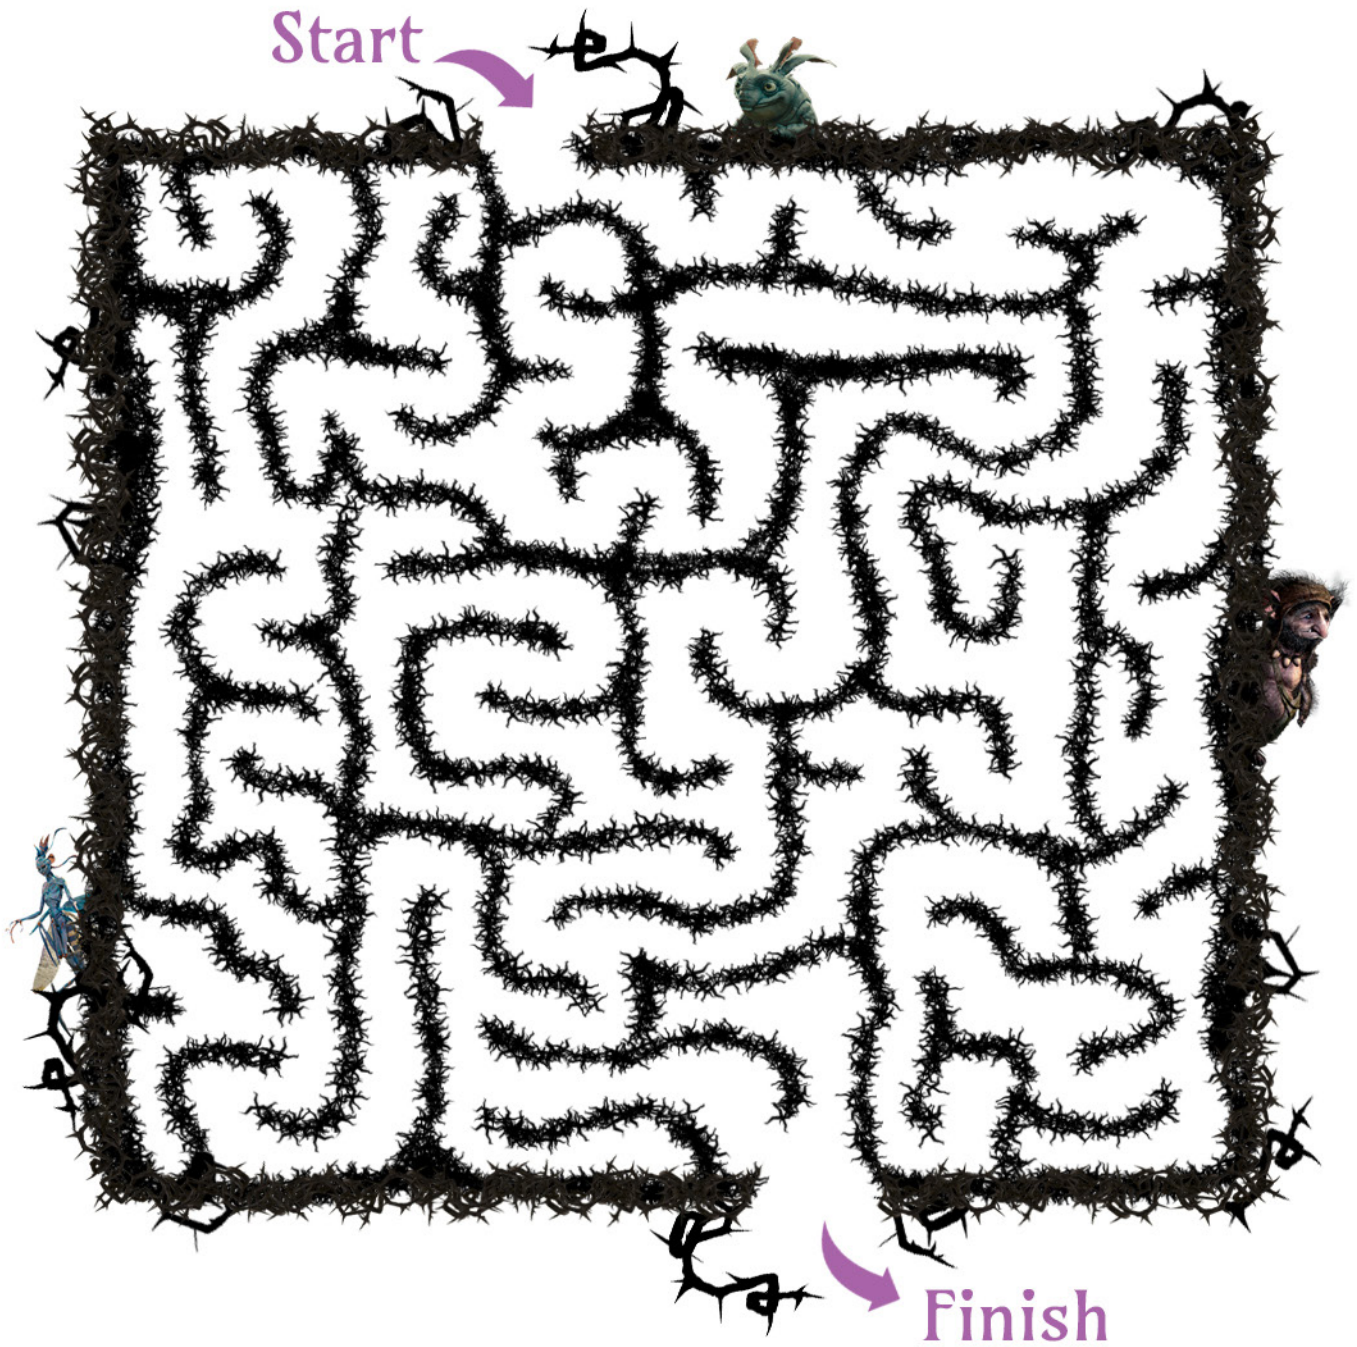

Can you find 10 differences in the pictures below?

Disney
MALEFICENT
In theatres May 30
IN 3D AND FOOLED 3D AND IMAX 3D

Spot the Difference

Can you find 10 differences in the pictures below?

Thorn Forest Maze

Can you find your way through the maze of thorns?

Save Aurora

Which path leads to Aurora and not the trolls?

Answer:

Disney
MALEFICENT
In theatres May 30
IN 3D AND REAL D 3D AND IMAX 3D

Color-Ins

Grab your pens and pencils and get coloring!